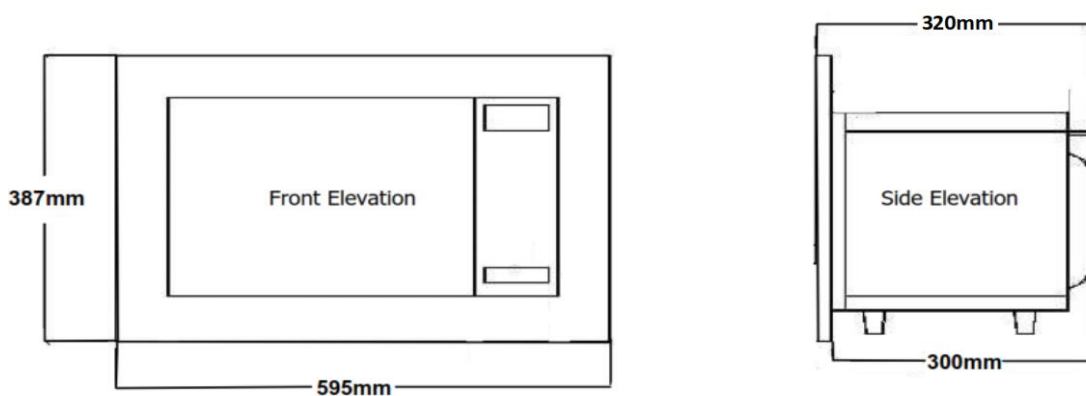

### Features / Specification

Barcode	8422248610285
Colour	Black/Stainless Steel
Capacity	20L
Microwave Power	800W
Grill Power	1000W
LED Display	Yes (White)
Auto Cooking Programmes	Yes (8 PROGRAMS)
Defrost	Yes
Glass Turntable Diameter	255mm
Quick Start	Yes
Child Safety Lock	Yes
Push Button Door Release	Yes
Combination cooking	Microwave/Grill

### Dimensions & Technical Information

Minimum Installed Depth	300mm
Product Dimensions width x depth x height	595 x 325 x 387mm
Packed Dimensions width x depth x height	654 x 387 x 446mm
Product Weight (kg)	17KG