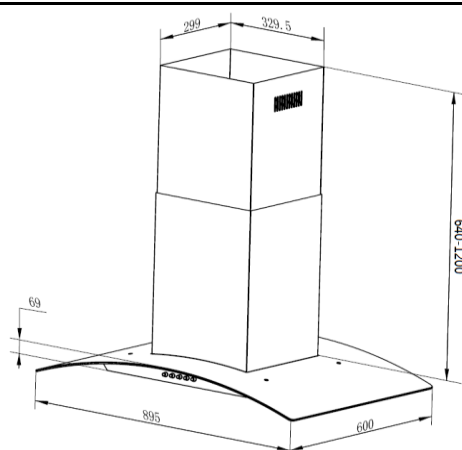

Appliance Data Sheet

Product Type	Cooker Hood
Product Code	ISLA90SS
	Product Description
	90cm Curved Glass Island Cooker Hood
Awaiting Energy Label	

Features / Specification

Barcode	8422248611206
Colour	Stainless Steel
Hood Width	900mm
Fan Speeds	3
Extraction Rate (EU66)	639.7 m3/h
Lights	4 x 1.5W LED
Grease Filter	2 x Aluminium Filters
Controls	5 Buttons Soft Electronic Touch Control
Noise Level	68 dB (A)
Carbon Filters	2 x TMFILT4
Air Outlet Diameter	150mm
Motor Rating	220-240V - 50Hz - 230W
Maximum Load	236 Watt
Chimney Extension	Min 640mm / Max 1200mm

Dimensions & Technical Information

Product Dimensions width x depth x height	895 x 600 x 709 - 1269mm
Packed Dimensions width x depth x height	975 x 475 x 660mm
Product Weight (kg)	28 kg Packed 24 kg Unpacked